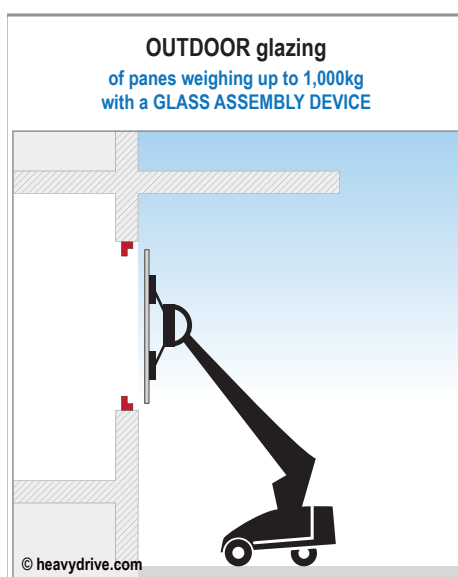

Glass mounting in any dimension

Glass mounting solutions up to 450kg panes

Glass mounting solutions up to 450kg panes

Glass mounting solutions up to 1,000kg panes

Glass mounting solutions up to 1,000kg panes

Glass mounting solutions up to 1,500kg panes

Glass mounting solutions up to 10to panes

Heavydrive.com
YOUR TRANSPORT AND LIFTING SPECIALIST

See all subsidiaries and contacts at:
subsidiaries.heavydrive.com