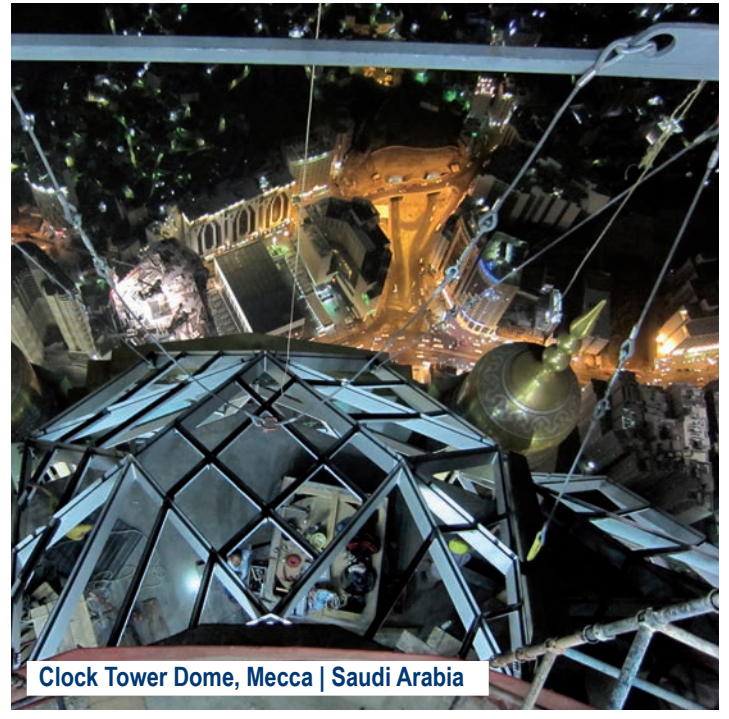

Glass mounting solutions up to 10to panes