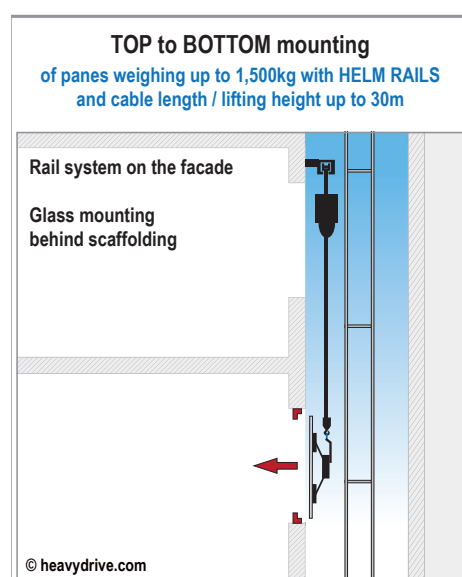

Glass mounting solutions up to 1,500kg panes