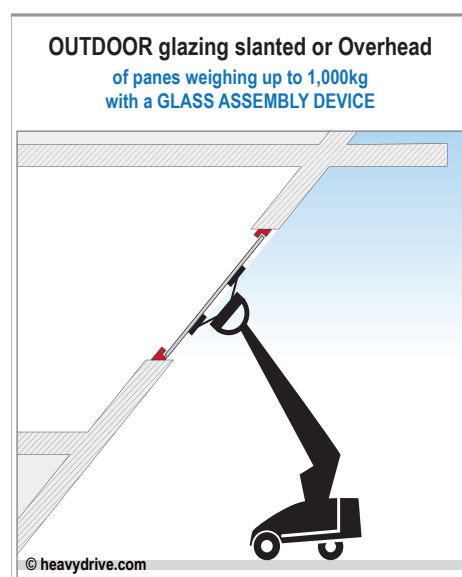

Glass mounting in any dimension

Glass mounting solutions up to 450kg panes

Glass mounting solutions up to 450kg panes

Glass mounting solutions up to 1,000kg panes

Glass mounting solutions up to 1,000kg panes