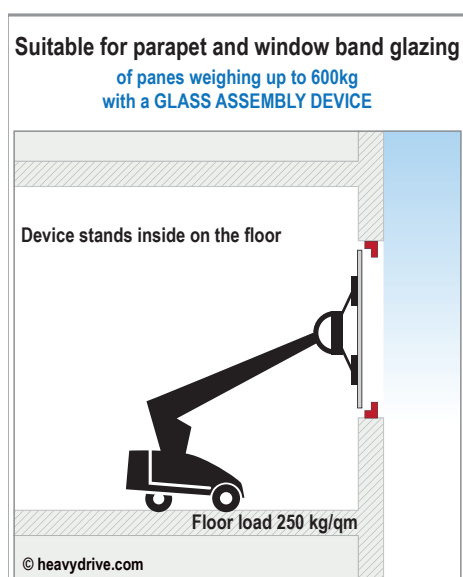

Glass mounting in any dimension

Glass mounting solutions up to 450kg panes

Glass mounting solutions up to 450kg panes

Glass mounting solutions up to 1,000kg panes

Glass mounting solutions up to 1,000kg panes