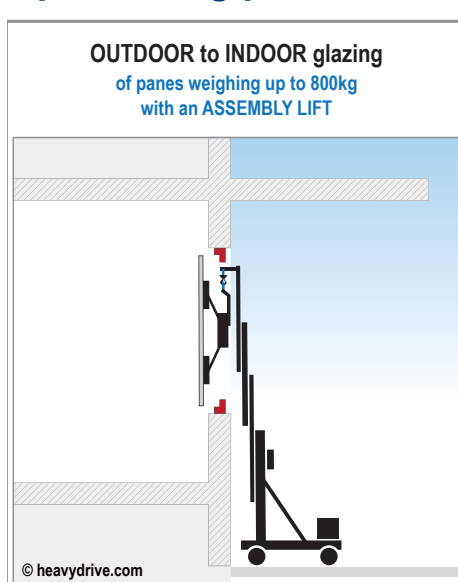

Glass mounting in any dimension

Glass mounting solutions up to 450kg panes

Glass mounting solutions up to 450kg panes

Glass mounting solutions up to 1,000kg panes

Glass mounting solutions up to 1,000kg panes

Glass mounting solutions up to 1,500kg panes

Glass mounting solutions up to 10to panes

Heavydrive.com
YOUR TRANSPORT AND LIFTING SPECIALIST

See all subsidiaries and contacts at:
subsidiaries.heavydrive.com