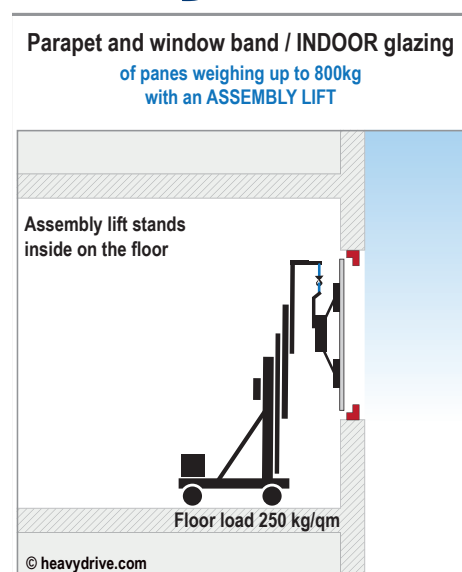

Glass mounting in any dimension

Glass mounting solutions up to 450kg panes

Glass mounting solutions up to 450kg panes

Glass mounting solutions up to 1,000kg panes

Glass mounting solutions up to 1,000kg panes