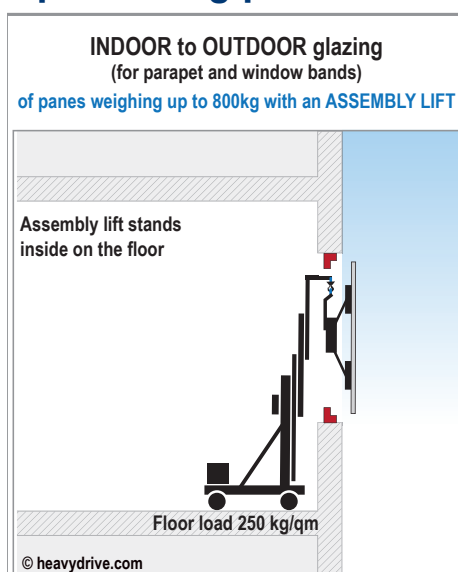

Glass mounting in any dimension

Glass mounting solutions up to 450kg panes

Glass mounting solutions up to 450kg panes

Glass mounting solutions up to 1,000kg panes

Glass mounting solutions up to 1,000kg panes