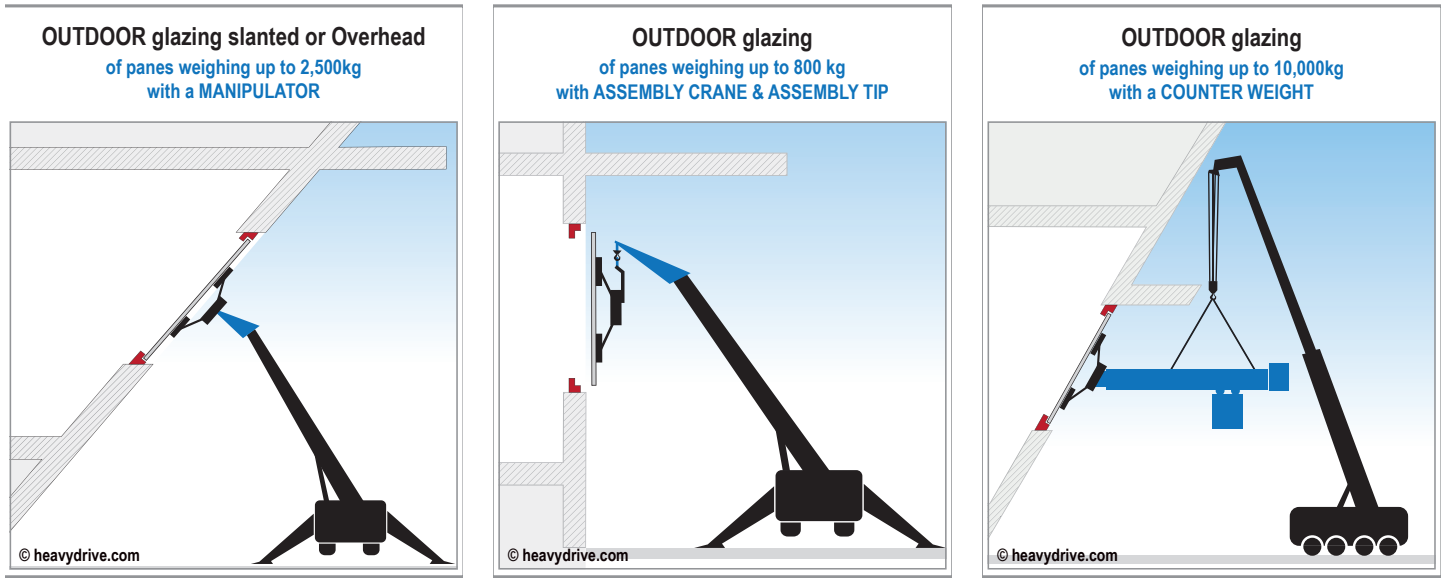

Glass mounting solutions up to 10to panes