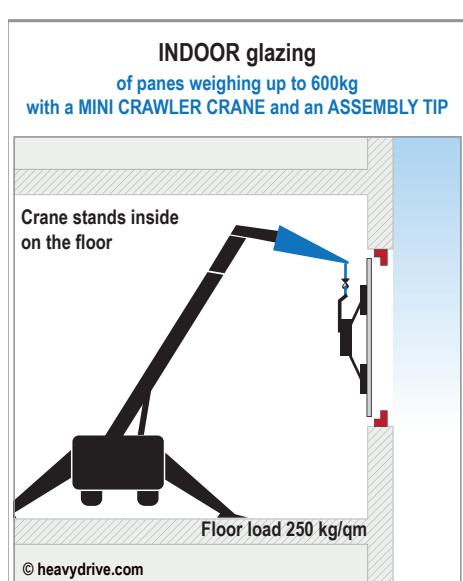

Glass mounting in any dimension

Glass mounting solutions up to 450kg panes

Glass mounting solutions up to 450kg panes

Glass mounting solutions up to 1,000kg panes

Glass mounting solutions up to 1,000kg panes

Glass mounting solutions up to 1,500kg panes

Glass mounting solutions up to 10to panes

Heavydrive.com
YOUR TRANSPORT AND LIFTING SPECIALIST

See all subsidiaries and contacts at:
subsidiaries.heavydrive.com