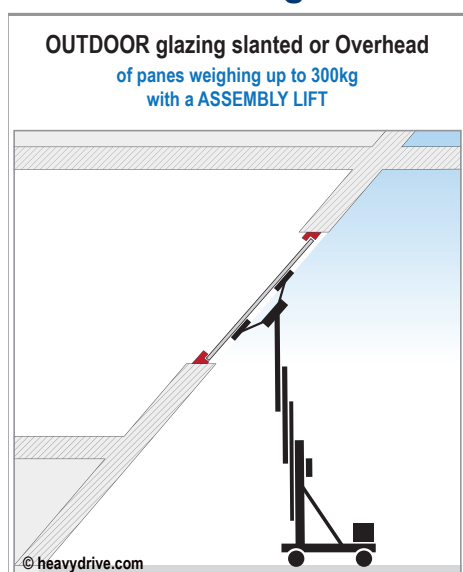

Glass mounting in any dimension

Glass mounting solutions up to 450kg panes

Glass mounting solutions up to 450kg panes

Glass mounting solutions up to 1,000kg panes

Glass mounting solutions up to 1,000kg panes