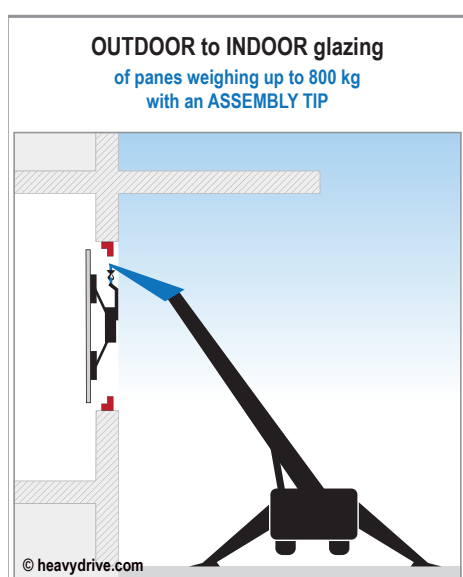

Glass mounting solutions up to 1,500kg panes