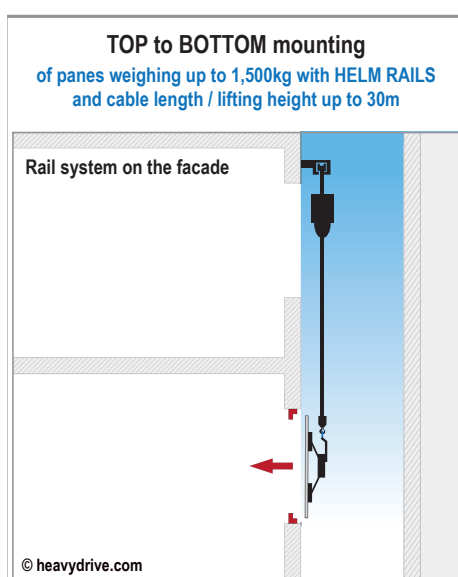

Glass mounting solutions up to 1,500kg panes