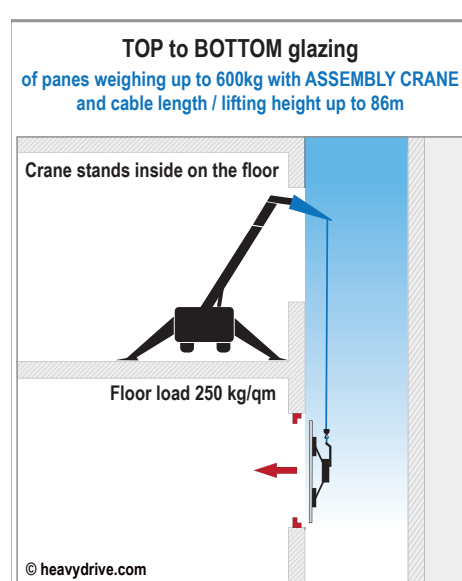

Glass mounting in any dimension

Glass mounting solutions up to 450kg panes

Glass mounting solutions up to 450kg panes

Glass mounting solutions up to 1,000kg panes

Glass mounting solutions up to 1,000kg panes

Glass mounting solutions up to 1,500kg panes

Glass mounting solutions up to 10to panes

Heavydrive.com
YOUR TRANSPORT AND LIFTING SPECIALIST

See all subsidiaries and contacts at:
subsidiaries.heavydrive.com