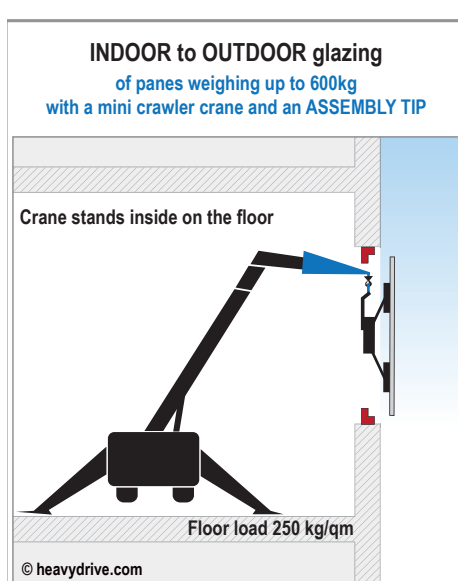

Glass mounting in any dimension

Glass mounting solutions up to 450kg panes

Glass mounting solutions up to 450kg panes

Glass mounting solutions up to 1,000kg panes

Glass mounting solutions up to 1,000kg panes

Glass mounting solutions up to 1,500kg panes

Glass mounting solutions up to 10to panes

Heavydrive.com
YOUR TRANSPORT AND LIFTING SPECIALIST

See all subsidiaries and contacts at:
subsidiaries.heavydrive.com