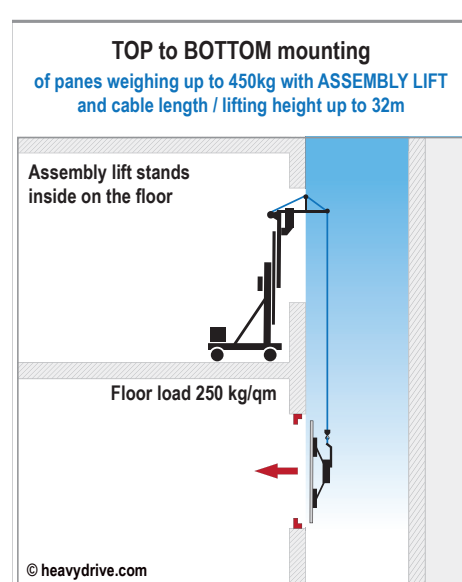

Glass mounting in any dimension

Glass mounting solutions up to 450kg panes

Glass mounting solutions up to 450kg panes

Glass mounting solutions up to 1,000kg panes

Glass mounting solutions up to 1,000kg panes