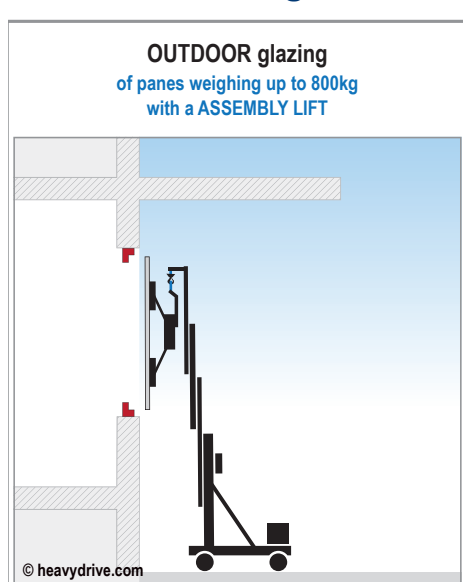

Glass mounting in any dimension

Glass mounting solutions up to 450kg panes

Glass mounting solutions up to 450kg panes

Glass mounting solutions up to 1,000kg panes

Glass mounting solutions up to 1,000kg panes

Glass mounting solutions up to 1,500kg panes

Glass mounting solutions up to 10to panes

Heavydrive.com
YOUR TRANSPORT AND LIFTING SPECIALIST

See all subsidiaries and contacts at:
subsidiaries.heavydrive.com